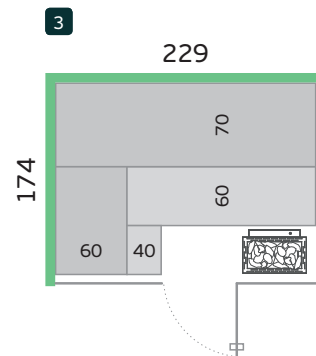

CHF 24'400.00

CHF 24'790.00

CHF 26'590.00

Prices incl. taking measurements, delivery/assembly and VAT.

Glass over corner

Sauna is complemented with generous glass side wall and brings a lot of light into the cabin.