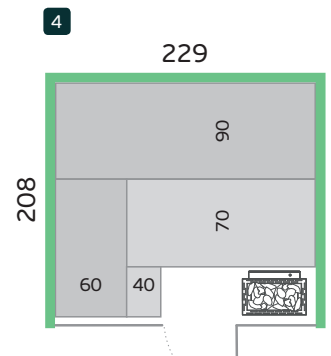

All models are also available mirrored

Options

- ▶ Glass over corner
- ▶ Ceiling finish incl. service opening in sauna ceiling
- ▶ Outer cladding in a colour of your choice (RAL/NCS)

Oven left

Oven right

CHF 22'200.00

CHF 24'400.00

CHF 24'790.00

CHF 26'590.00

Prices incl. taking measurements, delivery/assembly and VAT.

Glass over corner

Sauna is complemented with generous glass side wall and brings a lot of light into the cabin.