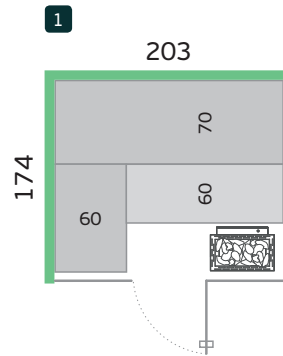

CHF 22'200.00