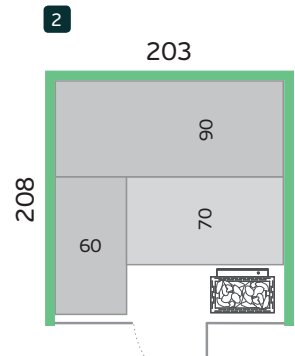

All models are also available mirrored

Options

- ▶ Glass over corner
- ▶ Ceiling finish incl. service opening in sauna ceiling
- ▶ Outer cladding in a colour of your choice (RAL/NCS)

Oven left

Oven right

CHF 22'200.00

CHF 24'400.00

CHF 24'790.00

CHF 26'590.00

Prices incl. taking measurements, delivery/assembly and VAT.

Glass over corner

Sauna is complemented with generous glass side wall and brings a lot of light into the cabin.