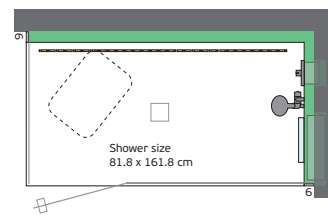

### Version 90 x 130 cm

- ▶ Shower tray made of WSP® with 90 mm floor drain incl. drain cover  
Wide 90 / Length 130 / Height 226 cm (Inside 210 cm)
- ▶ Insulated walls made of WSP®
- ▶ Roof made of WSP® with cover
- ▶ Finish in matt Alpine white
- ▶ Wall and doors made of 8 mm clear safety glass
- ▶ Square-cut hinges and round door handle, glossy chrome-plated
- ▶ LED ceiling lighting in RGBW with remote control
- ▶ Shower fittings with slider rail, Hansgrohe Ecostat chrome
- ▶ Efficient steam generator with control panel
- ▶ Incl. delivery, assembly and VAT.

### Version 90 x 150 cm

- ▶ Shower tray made of WSP® with 90 mm floor drain incl. drain cover  
Wide 90 / Length 150 / Height 226 cm (Inside 210 cm)
- ▶ Insulated walls made of WSP®
- ▶ Roof made of WSP® with cover
- ▶ Finish in matt Alpine white
- ▶ Wall and doors made of 8 mm clear safety glass
- ▶ Square-cut hinges and round door handle, glossy chrome-plated
- ▶ LED ceiling lighting in RGBW with remote control
- ▶ Shower fittings with slider rail, Hansgrohe Ecostat chrome
- ▶ Efficient steam generator with control panel
- ▶ Incl. delivery, assembly and VAT.

### Version 90 x 170 cm

- ▶ Shower tray made of WSP® with 90 mm floor drain incl. drain cover  
Wide 90 / Length 170 / Height 226 cm (Inside 210 cm)
- ▶ Insulated walls made of WSP®
- ▶ Roof made of WSP® with cover
- ▶ Finish in matt Alpine white
- ▶ Wall and doors made of 8 mm clear safety glass
- ▶ Square-cut hinges and round door handle, glossy chrome-plated
- ▶ LED ceiling lighting in RGBW with remote control
- ▶ Shower fittings with slider rail, Hansgrohe Ecostat chrome
- ▶ Efficient steam generator with control panel
- ▶ Incl. delivery, assembly and VAT.