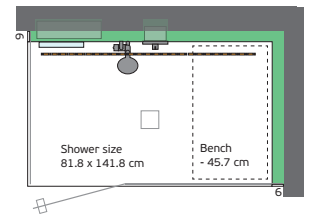

### Version 90 x 110 cm

- ▶ Shower tray made of WSP® with 90 mm floor drain incl. drain cover  
Wide 90 / Length 110 / Height 226 cm (Inside 210 cm)
- ▶ Insulated walls made of WSP®
- ▶ Roof made of WSP® with cover
- ▶ Finish in matt Alpine white
- ▶ Wall and doors made of 8 mm clear safety glass
- ▶ Square-cut hinges and round door handle, glossy chrome-plated
- ▶ LED ceiling lighting in RGBW with remote control
- ▶ Shower fittings with slider rail, Hansgrohe Ecostat chrome
- ▶ Efficient steam generator with control panel
- ▶ Incl. delivery, assembly and VAT.

### Version 90 x 130 cm

- ▶ Shower tray made of WSP® with 90 mm floor drain incl. drain cover  
Wide 90 / Length 130 / Height 226 cm (Inside 210 cm)
- ▶ Insulated walls made of WSP®
- ▶ Roof made of WSP® with cover
- ▶ Finish in matt Alpine white
- ▶ Wall and doors made of 8 mm clear safety glass
- ▶ Square-cut hinges and round door handle, glossy chrome-plated
- ▶ LED ceiling lighting in RGBW with remote control
- ▶ Shower fittings with slider rail, Hansgrohe Ecostat chrome
- ▶ Efficient steam generator with control panel
- ▶ Incl. delivery, assembly and VAT.

### Version 90 x 150 cm

- ▶ Shower tray made of WSP® with 90 mm floor drain incl. drain cover  
Wide 90 / Length 150 / Height 226 cm (Inside 210 cm)
- ▶ Insulated walls made of WSP®
- ▶ Roof made of WSP® with cover
- ▶ Finish in matt Alpine white
- ▶ Wall and doors made of 8 mm clear safety glass
- ▶ Square-cut hinges and round door handle, glossy chrome-plated
- ▶ LED ceiling lighting in RGBW with remote control
- ▶ Shower fittings with slider rail, Hansgrohe Ecostat chrome
- ▶ Efficient steam generator with control panel
- ▶ Incl. delivery, assembly and VAT.