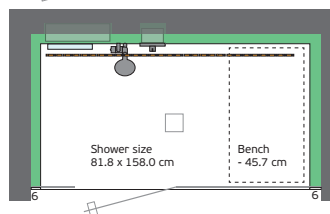

The generator, flush-mounted body and niche must be partially recessed. In the conversion, the generator (depth 12 cm) is mounted on the existing wall, which reduces the interior space by 6 cm.