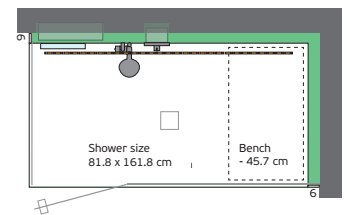

### Version 90 x 130 cm

- ▶ Shower tray made of WSP® with 90 mm floor drain incl. drain cover  
Wide 90 / Length 130 / Height 226 cm (Inside 210 cm)
- ▶ Insulated walls made of WSP®
- ▶ Roof made of WSP® with cover
- ▶ Finish in matt Alpine white
- ▶ Wall and doors made of 8 mm clear safety glass
- ▶ Square-cut hinges and round door handle, glossy chrome-plated
- ▶ LED ceiling lighting in RGBW with remote control
- ▶ Shower fittings with slider rail, Hansgrohe Ecostat chrome
- ▶ Efficient steam generator with control panel
- ▶ Incl. delivery, assembly and VAT.

### Version 90 x 150 cm

- ▶ Shower tray made of WSP® with 90 mm floor drain incl. drain cover  
Wide 90 / Length 150 / Height 226 cm (Inside 210 cm)
- ▶ Insulated walls made of WSP®
- ▶ Roof made of WSP® with cover
- ▶ Finish in matt Alpine white
- ▶ Wall and doors made of 8 mm clear safety glass
- ▶ Square-cut hinges and round door handle, glossy chrome-plated
- ▶ LED ceiling lighting in RGBW with remote control
- ▶ Shower fittings with slider rail, Hansgrohe Ecostat chrome
- ▶ Efficient steam generator with control panel
- ▶ Incl. delivery, assembly and VAT.

### Version 90 x 170 cm

- ▶ Shower tray made of WSP® with 90 mm floor drain incl. drain cover  
Wide 90 / Length 170 / Height 226 cm (Inside 210 cm)
- ▶ Insulated walls made of WSP®
- ▶ Roof made of WSP® with cover
- ▶ Finish in matt Alpine white
- ▶ Wall and doors made of 8 mm clear safety glass
- ▶ Square-cut hinges and round door handle, glossy chrome-plated
- ▶ LED ceiling lighting in RGBW with remote control
- ▶ Shower fittings with slider rail, Hansgrohe Ecostat chrome
- ▶ Efficient steam generator with control panel
- ▶ Incl. delivery, assembly and VAT.