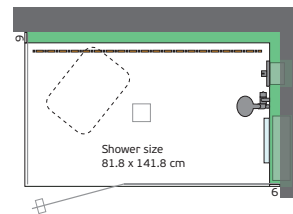

### Version 90 x 110 cm

- ▶ Shower tray made of WSP® with 90 mm floor drain incl. drain cover  
Wide 90 / Length 110 / Height 226 cm (Inside 210 cm)
- ▶ Insulated walls made of WSP®
- ▶ Roof made of WSP® with cover
- ▶ Finish in matt Alpine white
- ▶ Wall and doors made of 8 mm clear safety glass
- ▶ Square-cut hinges and round door handle, glossy chrome-plated
- ▶ LED ceiling lighting in RGBW with remote control
- ▶ Shower fittings with slider rail, Hansgrohe Ecostat chrome
- ▶ Efficient steam generator with control panel
- ▶ Incl. delivery, assembly and VAT.

### Version 90 x 130 cm

- ▶ Shower tray made of WSP® with 90 mm floor drain incl. drain cover  
Wide 90 / Length 130 / Height 226 cm (Inside 210 cm)
- ▶ Insulated walls made of WSP®
- ▶ Roof made of WSP® with cover
- ▶ Finish in matt Alpine white
- ▶ Wall and doors made of 8 mm clear safety glass
- ▶ Square-cut hinges and round door handle, glossy chrome-plated
- ▶ LED ceiling lighting in RGBW with remote control
- ▶ Shower fittings with slider rail, Hansgrohe Ecostat chrome
- ▶ Efficient steam generator with control panel
- ▶ Incl. delivery, assembly and VAT.

### Version 90 x 150 cm

- ▶ Shower tray made of WSP® with 90 mm floor drain incl. drain cover  
Wide 90 / Length 150 / Height 226 cm (Inside 210 cm)
- ▶ Insulated walls made of WSP®
- ▶ Roof made of WSP® with cover
- ▶ Finish in matt Alpine white
- ▶ Wall and doors made of 8 mm clear safety glass
- ▶ Square-cut hinges and round door handle, glossy chrome-plated
- ▶ LED ceiling lighting in RGBW with remote control
- ▶ Shower fittings with slider rail, Hansgrohe Ecostat chrome
- ▶ Efficient steam generator with control panel
- ▶ Incl. delivery, assembly and VAT.