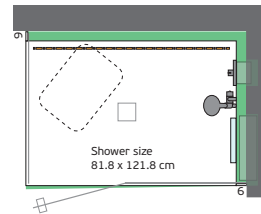

### Version 90 x 110 cm

- ▶ Shower tray made of WSP® with 90 mm floor drain incl. drain cover  
Wide 90 / Length 110 / Height 226 cm (Inside 210 cm)
- ▶ Insulated walls made of WSP®
- ▶ Roof made of WSP® with cover
- ▶ Finish in matt Alpine white
- ▶ Wall and doors made of 8 mm clear safety glass
- ▶ Square-cut hinges and round door handle, glossy chrome-plated
- ▶ LED ceiling lighting in RGBW with remote control
- ▶ Shower fittings with slider rail, Hansgrohe Ecostat chrome
- ▶ Efficient steam generator with control panel
- ▶ Incl. delivery, assembly and VAT.

### Version 90 x 130 cm

- ▶ Shower tray made of WSP® with 90 mm floor drain incl. drain cover  
Wide 90 / Length 130 / Height 226 cm (Inside 210 cm)
- ▶ Insulated walls made of WSP®
- ▶ Roof made of WSP® with cover
- ▶ Finish in matt Alpine white
- ▶ Wall and doors made of 8 mm clear safety glass
- ▶ Square-cut hinges and round door handle, glossy chrome-plated
- ▶ LED ceiling lighting in RGBW with remote control
- ▶ Shower fittings with slider rail, Hansgrohe Ecostat chrome
- ▶ Efficient steam generator with control panel
- ▶ Incl. delivery, assembly and VAT.

### Version 90 x 170 cm

- ▶ Shower tray made of WSP® with 90 mm floor drain incl. drain cover  
Wide 90 / Length 170 / Height 226 cm (Inside 210 cm)
- ▶ Insulated walls made of WSP®
- ▶ Roof made of WSP® with cover
- ▶ Finish in matt Alpine white
- ▶ Wall and doors made of 8 mm clear safety glass
- ▶ Square-cut hinges and round door handle, glossy chrome-plated
- ▶ LED ceiling lighting in RGBW with remote control
- ▶ Shower fittings with slider rail, Hansgrohe Ecostat chrome
- ▶ Efficient steam generator with control panel
- ▶ Incl. delivery, assembly and VAT.