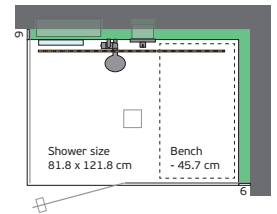

### Version 90 x 110 cm

- ▶ Shower tray made of WSP® with 90 mm floor drain incl. drain cover  
Wide 90 / Length 110 / Height 226 cm (Inside 210 cm)
- ▶ Insulated walls made of WSP®
- ▶ Roof made of WSP® with cover
- ▶ Finish in matt Alpine white
- ▶ Wall and doors made of 8 mm clear safety glass
- ▶ Square-cut hinges and round door handle, glossy chrome-plated
- ▶ LED ceiling lighting in RGBW with remote control
- ▶ Shower fittings with slider rail, Hansgrohe Ecostat chrome
- ▶ Efficient steam generator with control panel
- ▶ Incl. delivery, assembly and VAT.

### Version 90 x 130 cm

- ▶ Shower tray made of WSP® with 90 mm floor drain incl. drain cover  
Wide 90 / Length 130 / Height 226 cm (Inside 210 cm)
- ▶ Insulated walls made of WSP®
- ▶ Roof made of WSP® with cover
- ▶ Finish in matt Alpine white
- ▶ Wall and doors made of 8 mm clear safety glass
- ▶ Square-cut hinges and round door handle, glossy chrome-plated
- ▶ LED ceiling lighting in RGBW with remote control
- ▶ Shower fittings with slider rail, Hansgrohe Ecostat chrome
- ▶ Efficient steam generator with control panel
- ▶ Incl. delivery, assembly and VAT.

### Version 90 x 170 cm

- ▶ Shower tray made of WSP® with 90 mm floor drain incl. drain cover  
Wide 90 / Length 170 / Height 226 cm (Inside 210 cm)
- ▶ Insulated walls made of WSP®
- ▶ Roof made of WSP® with cover
- ▶ Finish in matt Alpine white
- ▶ Wall and doors made of 8 mm clear safety glass
- ▶ Square-cut hinges and round door handle, glossy chrome-plated
- ▶ LED ceiling lighting in RGBW with remote control
- ▶ Shower fittings with slider rail, Hansgrohe Ecostat chrome
- ▶ Efficient steam generator with control panel
- ▶ Incl. delivery, assembly and VAT.