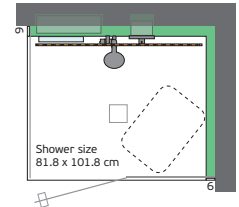

### Version 90 x 110 cm

- ▶ Shower tray made of WSP® with 90 mm floor drain incl. drain cover  
Wide 90 / Length 110 / Height 226 cm (Inside 210 cm)
- ▶ Insulated walls made of WSP®
- ▶ Roof made of WSP® with cover
- ▶ Finish in matt Alpine white
- ▶ Wall and doors made of 8 mm clear safety glass
- ▶ Square-cut hinges and round door handle, glossy chrome-plated
- ▶ LED ceiling lighting in RGBW with remote control
- ▶ Shower fittings with slider rail, Hansgrohe Ecostat chrome
- ▶ Efficient steam generator with control panel
- ▶ Incl. delivery, assembly and VAT.

### Version 90 x 130 cm

- ▶ Shower tray made of WSP® with 90 mm floor drain incl. drain cover  
Wide 90 / Length 130 / Height 226 cm (Inside 210 cm)
- ▶ Insulated walls made of WSP®
- ▶ Roof made of WSP® with cover
- ▶ Finish in matt Alpine white
- ▶ Wall and doors made of 8 mm clear safety glass
- ▶ Square-cut hinges and round door handle, glossy chrome-plated
- ▶ LED ceiling lighting in RGBW with remote control
- ▶ Shower fittings with slider rail, Hansgrohe Ecostat chrome
- ▶ Efficient steam generator with control panel
- ▶ Incl. delivery, assembly and VAT.

### Version 90 x 170 cm

- ▶ Shower tray made of WSP® with 90 mm floor drain incl. drain cover  
Wide 90 / Length 170 / Height 226 cm (Inside 210 cm)
- ▶ Insulated walls made of WSP®
- ▶ Roof made of WSP® with cover
- ▶ Finish in matt Alpine white
- ▶ Wall and doors made of 8 mm clear safety glass
- ▶ Square-cut hinges and round door handle, glossy chrome-plated
- ▶ LED ceiling lighting in RGBW with remote control
- ▶ Shower fittings with slider rail, Hansgrohe Ecostat chrome
- ▶ Efficient steam generator with control panel
- ▶ Incl. delivery, assembly and VAT.