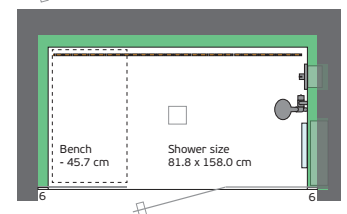

The generator, flush-mounted body and niche must be partially recessed. In the conversion, the generator (depth 12 cm) is mounted on the existing wall, which reduces the interior space by 6 cm.