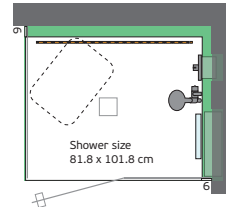

### Version 90 x 110 cm

- ▶ Shower tray made of WSP® with 90 mm floor drain incl. drain cover  
Wide 90 / Length 110 / Height 226 cm (Inside 210 cm)
- ▶ Insulated walls made of WSP®
- ▶ Roof made of WSP® with cover
- ▶ Finish in matt Alpine white
- ▶ Wall and doors made of 8 mm clear safety glass
- ▶ Square-cut hinges and round door handle, glossy chrome-plated
- ▶ LED ceiling lighting in RGBW with remote control
- ▶ Shower fittings with slider rail, Hansgrohe Ecostat chrome
- ▶ Efficient steam generator with control panel
- ▶ Incl. delivery, assembly and VAT.

### Version 90 x 130 cm

- ▶ Shower tray made of WSP® with 90 mm floor drain incl. drain cover  
Wide 90 / Length 130 / Height 226 cm (Inside 210 cm)
- ▶ Insulated walls made of WSP®
- ▶ Roof made of WSP® with cover
- ▶ Finish in matt Alpine white
- ▶ Wall and doors made of 8 mm clear safety glass
- ▶ Square-cut hinges and round door handle, glossy chrome-plated
- ▶ LED ceiling lighting in RGBW with remote control
- ▶ Shower fittings with slider rail, Hansgrohe Ecostat chrome
- ▶ Efficient steam generator with control panel
- ▶ Incl. delivery, assembly and VAT.

### Version 90 x 170 cm

- ▶ Shower tray made of WSP® with 90 mm floor drain incl. drain cover  
Wide 90 / Length 170 / Height 226 cm (Inside 210 cm)
- ▶ Insulated walls made of WSP®
- ▶ Roof made of WSP® with cover
- ▶ Finish in matt Alpine white
- ▶ Wall and doors made of 8 mm clear safety glass
- ▶ Square-cut hinges and round door handle, glossy chrome-plated
- ▶ LED ceiling lighting in RGBW with remote control
- ▶ Shower fittings with slider rail, Hansgrohe Ecostat chrome
- ▶ Efficient steam generator with control panel
- ▶ Incl. delivery, assembly and VAT.