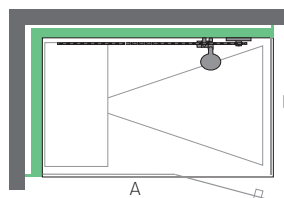

### Version N2

- ▶ Shower tray made of WSP™ with 90 mm floor drain incl. drain cover
- ▶ Insulated walls made of WSP™ incl. a recessed shelf (330 x 330 mm)
- ▶ Roof made of WSP™ with cover
- ▶ Floating bench
- ▶ Finish in matt Alpine white
- ▶ Wall and doors made of 8 mm clear safety glass
- ▶ Square-cut hinges and round door handle, glossy chrome-plated
- ▶ Steam jet with aromatherapy reservoir
- ▶ LED ceiling lighting in warm white
- ▶ Shower fittings with slider rail
- ▶ Efficient steam generator
- ▶ Monochrome display with stainless steel cover on the outside with flush-mounted box

A= 1350 to 1600 mm  
B= 900 to 1300 mm

A= 1400 to 1650 mm  
B= 900 to 1300 mm

**CHF 29'850**

### Version N3

- ▶ Shower tray made of WSP™ with 90 mm floor drain incl. drain cover
- ▶ Insulated walls made of WSP™ incl. a recessed shelf (330 x 330 mm)
- ▶ Roof made of WSP™ with cover
- ▶ Floating bench
- ▶ Finish in matt Alpine white
- ▶ Wall and doors made of 8 mm clear safety glass
- ▶ Square-cut hinges and round door handle, glossy chrome-plated
- ▶ Steam jet with aromatherapy reservoir
- ▶ LED ceiling lighting in warm white
- ▶ Shower fittings with slider rail
- ▶ Efficient steam generator
- ▶ Monochrome display with stainless steel cover on the outside with flush-mounted box

A= 1650 to 1900 mm  
B= 900 to 1300 mm

A= 1700 to 1950 mm  
B= 900 to 1300 mm

**CHF 33'450**

A= 1650 to 1900 mm  
B= 950 to 1350 mm