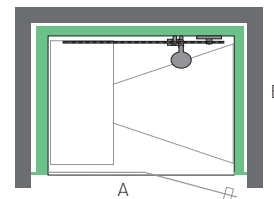

### Version N1

- ▶ Shower tray made of WSP™ with 90 mm floor drain incl. drain cover
- ▶ Insulated walls made of WSP™ incl. a recessed shelf (330 x 330 mm)
- ▶ Roof made of WSP™ with cover
- ▶ Finish in matt Alpine white
- ▶ Wall and doors made of 8 mm clear safety glass
- ▶ Square-cut hinges and round door handle, glossy chrome-plated
- ▶ Steam jet with aromatherapy reservoir
- ▶ LED ceiling lighting in warm white
- ▶ Shower fittings with slider rail
- ▶ Efficient steam generator
- ▶ Monochrome display with stainless steel cover on the outside with flush-mounted box

A= 1100 to 1300 mm  
B= 900 to 1300 mm

A= 1100 to 1350 mm  
B= 900 to 1300 mm

**CHF 26'950**

### Version N2

- ▶ Shower tray made of WSP™ with 90 mm floor drain incl. drain cover
- ▶ Insulated walls made of WSP™ incl. a recessed shelf (330 x 330 mm)
- ▶ Roof made of WSP™ with cover
- ▶ Floating bench
- ▶ Finish in matt Alpine white
- ▶ Wall and doors made of 8 mm clear safety glass
- ▶ Square-cut hinges and round door handle, glossy chrome-plated
- ▶ Steam jet with aromatherapy reservoir
- ▶ LED ceiling lighting in warm white
- ▶ Shower fittings with slider rail
- ▶ Efficient steam generator
- ▶ Monochrome display with stainless steel cover on the outside with flush-mounted box

A= 1350 to 1600 mm  
B= 900 to 1300 mm

A= 1400 to 1650 mm  
B= 900 to 1300 mm

**CHF 29'850**