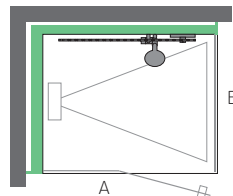

### Version N1

- ▶ Shower tray made of WSP™ with 90 mm floor drain incl. drain cover
- ▶ Insulated walls made of WSP™ incl. a recessed shelf (330 x 330 mm)
- ▶ Roof made of WSP™ with cover
- ▶ Finish in matt Alpine white
- ▶ Wall and doors made of 8 mm clear safety glass
- ▶ Square-cut hinges and round door handle, glossy chrome-plated
- ▶ Steam jet with aromatherapy reservoir
- ▶ LED ceiling lighting in warm white
- ▶ Shower fittings with slider rail
- ▶ Efficient steam generator
- ▶ Monochrome display with stainless steel cover on the outside with flush-mounted box

A= 1100 to 1300 mm  
B= 900 to 1300 mm

A= 1100 to 1350 mm  
B= 900 to 1300 mm

**CHF 26'950**