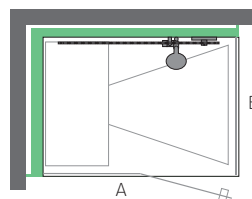

### Version N1

- ▶ Shower tray made of WSP™ with 90 mm floor drain incl. drain cover
- ▶ Insulated walls made of WSP™ incl. a recessed shelf (330 x 330 mm)
- ▶ Roof made of WSP™ with cover
- ▶ Finish in matt Alpine white
- ▶ Wall and doors made of 8 mm clear safety glass
- ▶ Square-cut hinges and round door handle, glossy chrome-plated
- ▶ Steam jet with aromatherapy reservoir
- ▶ LED ceiling lighting in warm white
- ▶ Shower fittings with slider rail
- ▶ Efficient steam generator
- ▶ Monochrome display with stainless steel cover on the outside with flush-mounted box

A= 1100 to 1300 mm  
B= 900 to 1300 mm

A= 1100 to 1350 mm  
B= 900 to 1300 mm

**CHF 26'950**

### Version N2

- ▶ Shower tray made of WSP™ with 90 mm floor drain incl. drain cover
- ▶ Insulated walls made of WSP™ incl. a recessed shelf (330 x 330 mm)
- ▶ Roof made of WSP™ with cover
- ▶ Floating bench
- ▶ Finish in matt Alpine white
- ▶ Wall and doors made of 8 mm clear safety glass
- ▶ Square-cut hinges and round door handle, glossy chrome-plated
- ▶ Steam jet with aromatherapy reservoir
- ▶ LED ceiling lighting in warm white
- ▶ Shower fittings with slider rail
- ▶ Efficient steam generator
- ▶ Monochrome display with stainless steel cover on the outside with flush-mounted box

A= 1350 to 1600 mm  
B= 900 to 1300 mm

A= 1400 to 1650 mm  
B= 900 to 1300 mm

**CHF 29'850**