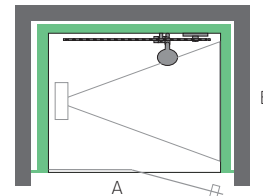

### Version N1

- ▶ Shower tray made of WSP™ with 90 mm floor drain incl. drain cover
- ▶ Insulated walls made of WSP™ incl. a recessed shelf (330 x 330 mm)
- ▶ Roof made of WSP™ with cover
- ▶ Finish in matt Alpine white
- ▶ Wall and doors made of 8 mm clear safety glass
- ▶ Square-cut hinges and round door handle, glossy chrome-plated
- ▶ Steam jet with aromatherapy reservoir
- ▶ LED ceiling lighting in warm white
- ▶ Shower fittings with slider rail
- ▶ Efficient steam generator
- ▶ Monochrome display with stainless steel cover on the outside with flush-mounted box

A= 1100 to 1300 mm  
B= 900 to 1300 mm

A= 1100 to 1350 mm  
B= 900 to 1300 mm

**CHF 26'950**