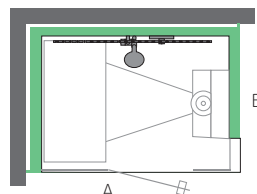

Price list for Lotus steam shower

Version type 1

- ▶ Shower tray made of WSP™ with 90 mm floor drain incl. drain cover
- ▶ Insulated walls made of WSP™ incl. a recessed shelf (33×33 cm)
- ▶ Roof made of WSP™ with cover
- ▶ Finish in matt Alpine white
- ▶ Wall and doors made of 8 mm clear safety glass
- ▶ Square-cut hinges and round door handle, glossy chrome-plated
- ▶ LED ceiling lighting in RGBW
- ▶ Shower fittings with slider rail, Hansgrohe Select chrome
- ▶ Herbal steam module
- ▶ Touch display with stainless steel bezel

CHF 33'050

A= 110 to 135 cm
B= 90 to 130 cm

A= 110 to 135 cm
B= 90 to 130 cm

A
A= 110 to 135 cm
B= 95 to 135 cm

Version type 2

- ▶ Shower tray made of WSP™ with 90 mm floor drain incl. drain cover
- ▶ Insulated walls made of WSP™ incl. a recessed shelf (33×33 cm)
- ▶ Roof made of WSP™ with cover
- ▶ Floating bench
- ▶ Finish in matt Alpine white
- ▶ Wall and doors made of 8 mm clear safety glass
- ▶ Square-cut hinges and round door handle, glossy chrome-plated
- ▶ LED ceiling lighting in RGBW
- ▶ Shower fittings with slider rail, Hansgrohe Select chrome
- ▶ Herbal steam module
- ▶ Touch display with stainless steel bezel

CHF 35'950

CHF 34'550 without bench

A= 140 to 155 cm
B= 90 to 130 cm

A= 140 to 155 cm
B= 90 to 130 cm

A
A= 140 to 155 cm
B= 95 to 135 cm

Version type 3

- ▶ Shower tray made of WSP™ with 90 mm floor drain incl. drain cover
- ▶ Insulated walls made of WSP™ incl. a recessed shelf (33×33 cm)
- ▶ Roof made of WSP™ with cover
- ▶ Floating bench
- ▶ Finish in matt Alpine white
- ▶ Wall and doors made of 8 mm clear safety glass
- ▶ Square-cut hinges and round door handle, glossy chrome-plated
- ▶ LED ceiling lighting in RGBW
- ▶ Shower fittings with slider rail, Hansgrohe Select chrome
- ▶ Herbal steam module
- ▶ Touch display with stainless steel bezel