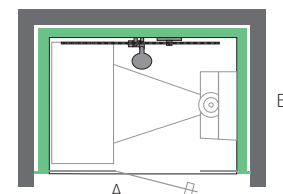

Price list for Lotus steam shower

Version type 1

- ▶ Shower tray made of WSP™ with 90 mm floor drain incl. drain cover
- ▶ Insulated walls made of WSP™ incl. a recessed shelf (33×33 cm)
- ▶ Roof made of WSP™ with cover
- ▶ Finish in matt Alpine white
- ▶ Wall and doors made of 8 mm clear safety glass
- ▶ Square-cut hinges and round door handle, glossy chrome-plated
- ▶ LED ceiling lighting in RGBW
- ▶ Shower fittings with slider rail, Hansgrohe Select chrome
- ▶ Herbal steam module
- ▶ Touch display with stainless steel bezel

CHF 33'050

A= 110 to 135 cm
B= 90 to 130 cm

A= 110 to 135 cm
B= 90 to 130 cm

A
A= 110 to 135 cm
B= 95 to 135 cm

Version type 2

- ▶ Shower tray made of WSP™ with 90 mm floor drain incl. drain cover
- ▶ Insulated walls made of WSP™ incl. a recessed shelf (33×33 cm)
- ▶ Roof made of WSP™ with cover
- ▶ Floating bench
- ▶ Finish in matt Alpine white
- ▶ Wall and doors made of 8 mm clear safety glass
- ▶ Square-cut hinges and round door handle, glossy chrome-plated
- ▶ LED ceiling lighting in RGBW
- ▶ Shower fittings with slider rail, Hansgrohe Select chrome
- ▶ Herbal steam module
- ▶ Touch display with stainless steel bezel

CHF 35'950

CHF 34'550 without bench

A= 140 to 155 cm
B= 90 to 130 cm

A= 140 to 155 cm
B= 90 to 130 cm

A
A= 140 to 155 cm
B= 95 to 135 cm

Version type 3

- ▶ Shower tray made of WSP™ with 90 mm floor drain incl. drain cover
- ▶ Insulated walls made of WSP™ incl. a recessed shelf (33×33 cm)
- ▶ Roof made of WSP™ with cover
- ▶ Floating bench
- ▶ Finish in matt Alpine white
- ▶ Wall and doors made of 8 mm clear safety glass
- ▶ Square-cut hinges and round door handle, glossy chrome-plated
- ▶ LED ceiling lighting in RGBW
- ▶ Shower fittings with slider rail, Hansgrohe Select chrome
- ▶ Herbal steam module
- ▶ Touch display with stainless steel bezel