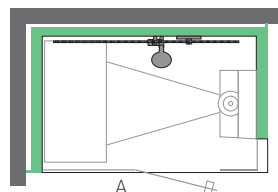

CHF 33'050

A= 110 to 135 cm
B= 90 to 130 cm

A= 110 to 135 cm
B= 90 to 130 cm

A
A= 110 to 135 cm
B= 95 to 135 cm

Version type 2

- ▶ Shower tray made of WSP™ with 90 mm floor drain incl. drain cover
- ▶ Insulated walls made of WSP™ incl. a recessed shelf (33×33 cm)
- ▶ Roof made of WSP™ with cover
- ▶ Floating bench
- ▶ Finish in matt Alpine white
- ▶ Wall and doors made of 8 mm clear safety glass
- ▶ Square-cut hinges and round door handle, glossy chrome-plated
- ▶ LED ceiling lighting in RGBW
- ▶ Shower fittings with slider rail, Hansgrohe Select chrome
- ▶ Herbal steam module
- ▶ Touch display with stainless steel bezel

CHF 35'950

CHF 34'550 without bench

A= 140 to 155 cm
B= 90 to 130 cm

A= 140 to 155 cm
B= 90 to 130 cm

A
A= 140 to 155 cm
B= 95 to 135 cm

Version type 3

- ▶ Shower tray made of WSP™ with 90 mm floor drain incl. drain cover
- ▶ Insulated walls made of WSP™ incl. a recessed shelf (33×33 cm)
- ▶ Roof made of WSP™ with cover
- ▶ Floating bench
- ▶ Finish in matt Alpine white
- ▶ Wall and doors made of 8 mm clear safety glass
- ▶ Square-cut hinges and round door handle, glossy chrome-plated
- ▶ LED ceiling lighting in RGBW
- ▶ Shower fittings with slider rail, Hansgrohe Select chrome
- ▶ Herbal steam module
- ▶ Touch display with stainless steel bezel

CHF 39'550

CHF 38'150 without bench

A= 160 to 180 cm
B= 90 to 130 cm

A= 160 to 180 cm
B= 90 to 130 cm

A
A= 160 to 180 cm
B= 95 to 135 cm

Options for Lotus steam shower

Possible configurations

▶ Colour of your choice (RAL/NCS)	+ CHF 969
▶ Effect surface with colour of your choice (RAL/NCS)	+ CHF 1'293
▶ Wall photo with width up to 150 cm	+ CHF 969
▶ Wall photo with width greater than 150.1 cm	+ CHF 1'990
▶ Additional niche 33×33×7.5 cm or 60×25×7.5 cm	+ CHF 420
▶ Niche in a particular size	+ CHF 750
▶ Ceiling panelling straight	+ CHF 485
▶ Ceiling panelling over a corner	+ CHF 679
▶ Roof cover	+ CHF 862