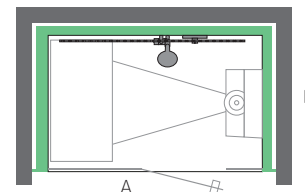

CHF 33'050

A= 110 to 135 cm
B= 90 to 130 cm

A= 110 to 135 cm
B= 90 to 130 cm

A
A= 110 to 135 cm
B= 95 to 135 cm

Version type 2

- ▶ Shower tray made of WSP™ with 90 mm floor drain incl. drain cover
- ▶ Insulated walls made of WSP™ incl. a recessed shelf (33×33 cm)
- ▶ Roof made of WSP™ with cover
- ▶ Floating bench
- ▶ Finish in matt Alpine white
- ▶ Wall and doors made of 8 mm clear safety glass
- ▶ Square-cut hinges and round door handle, glossy chrome-plated
- ▶ LED ceiling lighting in RGBW
- ▶ Shower fittings with slider rail, Hansgrohe Select chrome
- ▶ Herbal steam module
- ▶ Touch display with stainless steel bezel

CHF 35'950

CHF 34'550 without bench

A= 140 to 155 cm
B= 90 to 130 cm

A= 140 to 155 cm
B= 90 to 130 cm

A
A= 140 to 155 cm
B= 95 to 135 cm

Version type 3

- ▶ Shower tray made of WSP™ with 90 mm floor drain incl. drain cover
- ▶ Insulated walls made of WSP™ incl. a recessed shelf (33×33 cm)
- ▶ Roof made of WSP™ with cover
- ▶ Floating bench
- ▶ Finish in matt Alpine white
- ▶ Wall and doors made of 8 mm clear safety glass
- ▶ Square-cut hinges and round door handle, glossy chrome-plated
- ▶ LED ceiling lighting in RGBW
- ▶ Shower fittings with slider rail, Hansgrohe Select chrome
- ▶ Herbal steam module
- ▶ Touch display with stainless steel bezel

CHF 39'550

CHF 38'150 without bench

A= 160 to 180 cm
B= 90 to 130 cm

A= 160 to 180 cm
B= 90 to 130 cm

A
A= 160 to 180 cm
B= 95 to 135 cm

Options for Lotus steam shower

Possible configurations

▶ Colour of your choice (RAL/NCS)	+ CHF 969
▶ Effect surface with colour of your choice (RAL/NCS)	+ CHF 1'293
▶ Wall photo with width up to 150 cm	+ CHF 969
▶ Wall photo with width greater than 150.1 cm	+ CHF 1'990
▶ Additional niche 33×33×7.5 cm or 60×25×7.5 cm	+ CHF 420
▶ Niche in a particular size	+ CHF 750
▶ Ceiling panelling straight	+ CHF 485
▶ Ceiling panelling over a corner	+ CHF 679
▶ Roof cover	+ CHF 862